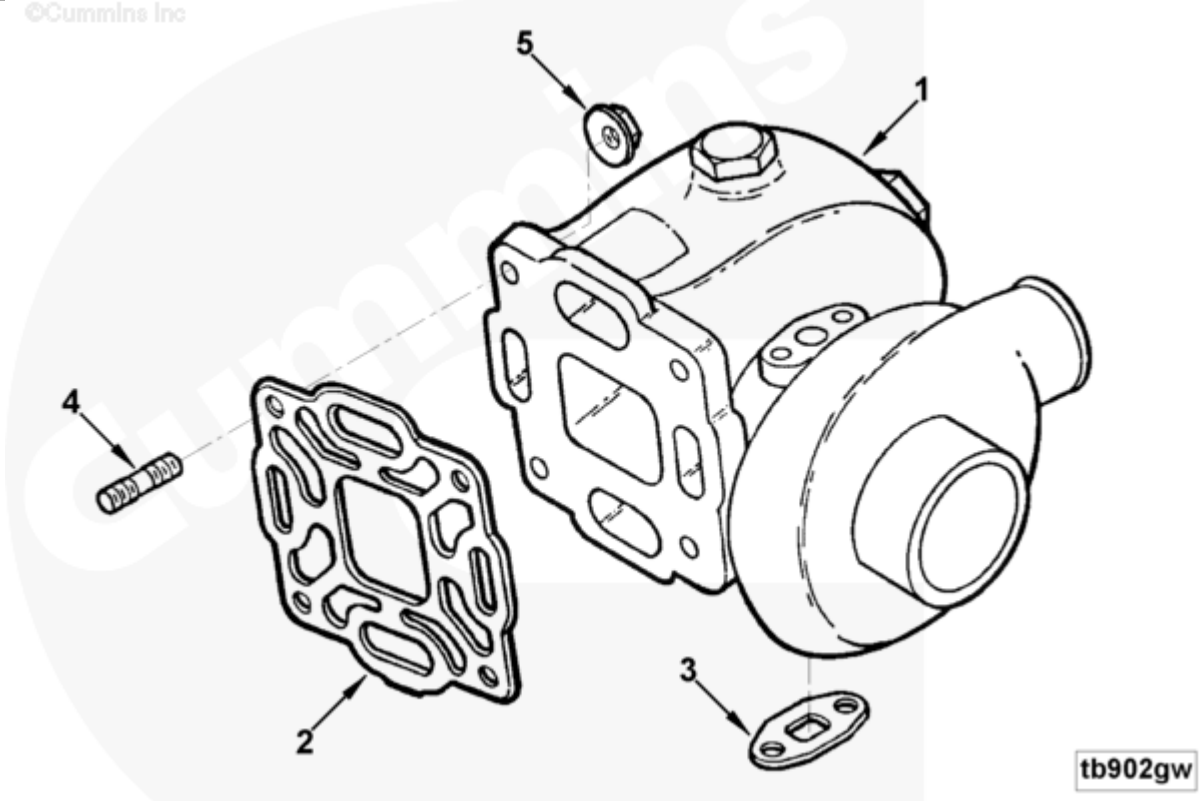

SMALL | MEDIUM | LARGE

Cart	Ref No	Part Number	Part Description	Required	Remarks
<a href="#">View My Cart</a>					
		PP97030	Turbocharger		<a href="#">MR - TURBOCHARGER...(More)</a>

					Engine Family: B Series
					Turbo Location: RMSO
					Base ID 17 Turbo: 3533738
					Turbo Type: Non-Wastegate
					Structure Code: 02 EBM
					Engine Cylinders: 6
<input type="checkbox"/>		<a href="#">3802591</a>	Turbocharger Kit	1	
<input type="checkbox"/>	1	<a href="#">3802537</a>	Turbocharger	1	
<input type="checkbox"/>	2	<a href="#">3921926</a>	Turbocharger Gasket	1	
<input type="checkbox"/>	3	<a href="#">3519807</a>	Turbocharger Gasket	1	Cummins Equiv. 3914388
<input type="checkbox"/>	4	<a href="#">3919666</a>	Double End Plain Stud	4	
<input type="checkbox"/>	5	<a href="#">3818824</a>	Hexagon Flange Nut	4	M10 X 1.50.